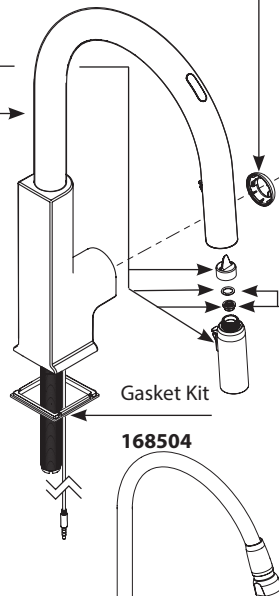

Wand Kit (1.5 gpm)  
**168500**

Spout Kit

|                  |                       |
|------------------|-----------------------|
| <b>201307C</b>   | Chrome                |
| <b>201307SRS</b> | Spot Resist Stainless |
| <b>201307BL</b>  | Matte Black           |
| <b>201307BG</b>  | Brushed Gold          |
| <b>201307BLS</b> | Black Stainless       |

**OPTIONAL**

Mounting Bracket  
**176787**

Mounting Hardware  
**201310**

Control Box  
**201311**

Installation Tool  
**118305**

Filter Screen  
**197171**

Gasket Kit  
**168504**

Hose Kit  
**150259**

Weight Kit  
**125989**

Handle Dome

|                  |                       |
|------------------|-----------------------|
| <b>160660</b>    | Chrome                |
| <b>160660SRS</b> | Spot Resist Stainless |
| <b>160660BL</b>  | Matte Black           |
| <b>160660BG</b>  | Brushed Gold          |
| <b>160660BLS</b> | Black Stainless       |

Set Screw (3/32" hex key)

**155023**

Plug Button

|                  |   |
|------------------|---|
| <b>152859</b>    | Chrome  |
| <b>152859CSL</b> | Classic Stainless<br>(Used for Spot Resist Stainless) |
| <b>152859BL</b>  | Matte Black   |
| <b>152859BG</b>  | Brushed Gold  |